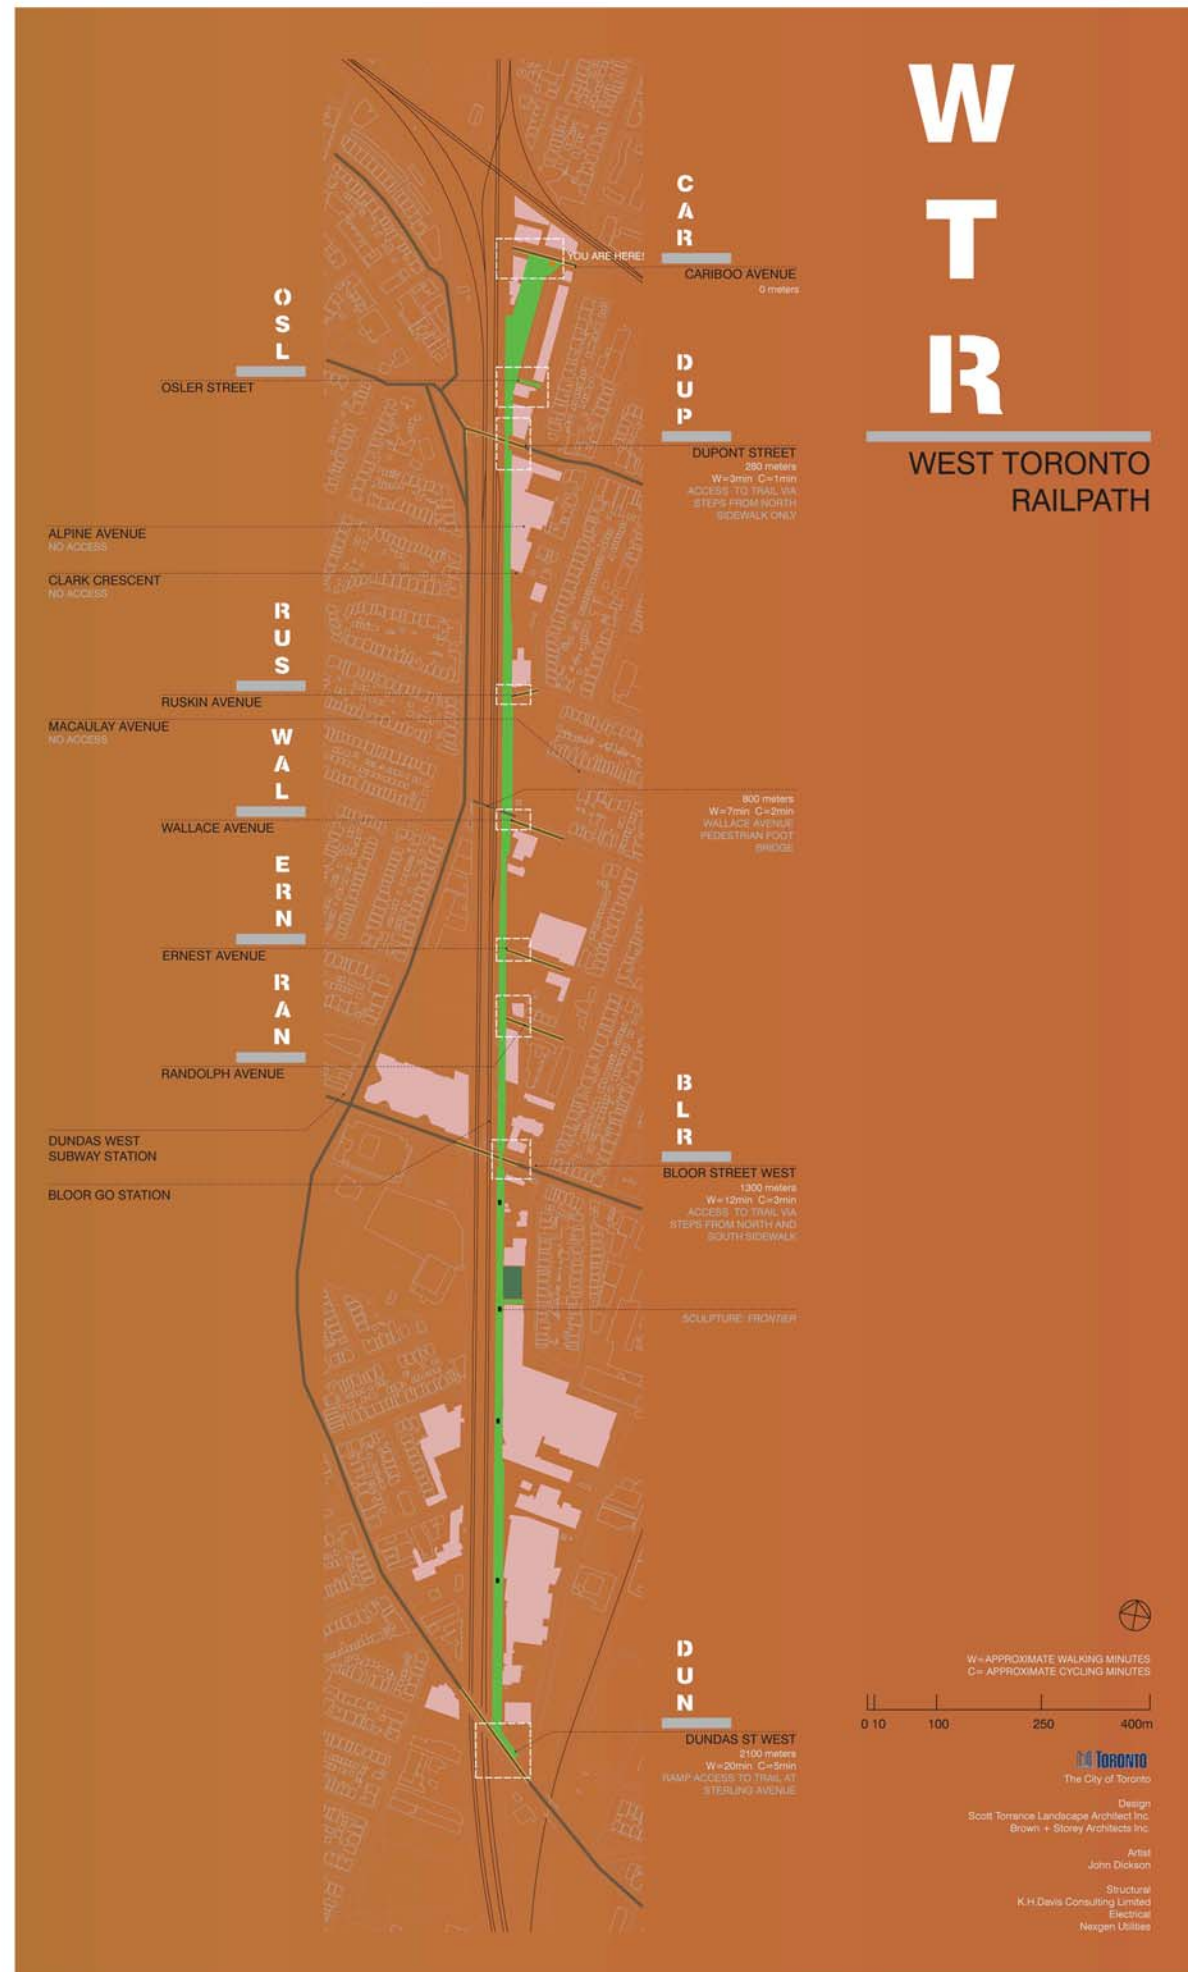

Parc Downsview Park Entrance Signage

AYA Kitchens & Baths: Head Office Signage

# SIGNAGE

West Toronto Railpath: Site Map and Way Finding Signage  
(Scott Torrance Landscape Architect Inc., Brown and Storey Architects Inc.)