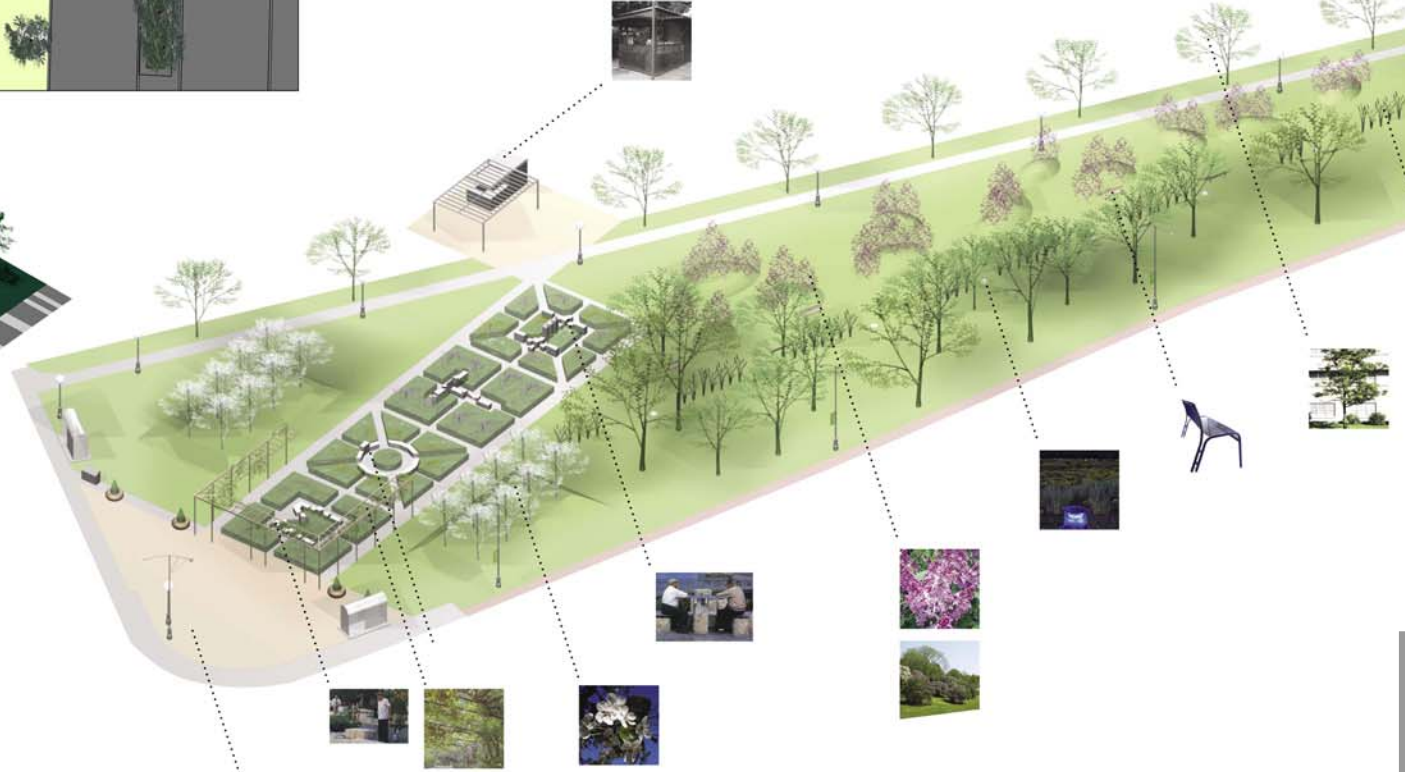

The Shore Club Condominium and Park
 (Quadrangle Architects Limited
 Levitt Goodman Architects Ltd.
 Scott Torrance Landscape Architect Inc.)

Sunnyside Home: Wander Garde
 (Lillepold Dowling Architects
 Levitt Goodman Architects Ltd.
 Scott Torrance Landscape Architect Inc.)

Uptown Waterloo Public Square
 Design Study
 (Scott Torrance Landscape Architect Inc.
 Eguchi Associates)

Downsview Memorial Parkette
 (Scott Torrance Landscape Architect Inc.
 Artist: Jeannie Thib)

West Toronto Railpath (Scott Torrance Landscape Architect Inc., Brown and Storey Architects Inc.)

PARKS