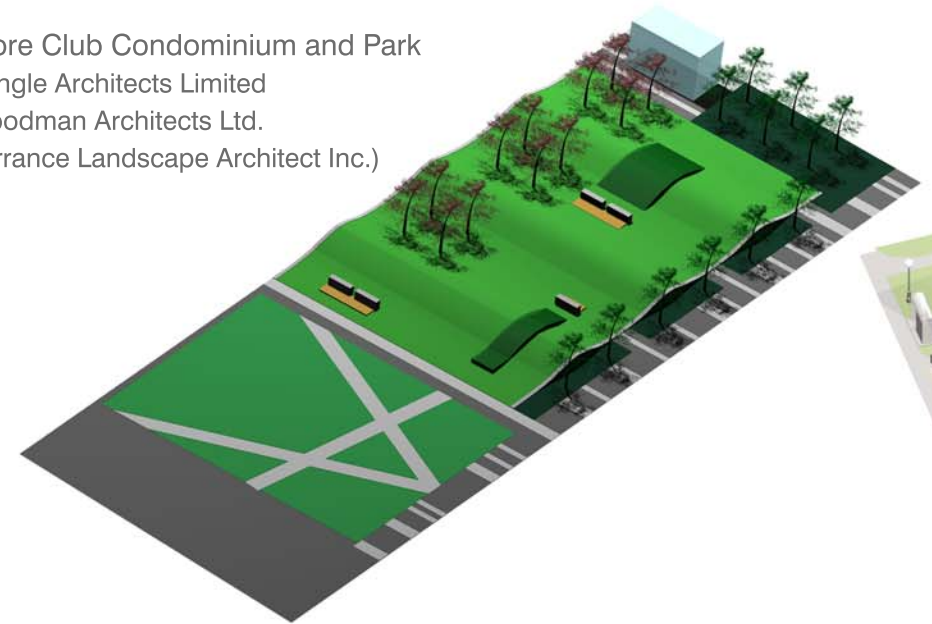

The Shore Club Condominium and Park
 (Quadrangle Architects Limited
 Levitt Goodman Architects Ltd.
 Scott Torrance Landscape Architect Inc.)

Sunnyside Home: Wander Garde
 (Lillepold Dowling Architects
 Levitt Goodman Architects Ltd.
 Scott Torrance Landscape Architect Inc.)

Uptown Waterloo Public Square
 Design Study
 (Scott Torrance Landscape Architect Inc.
 Eguchi Associates)

Downsview Memorial Parkette
 (Scott Torrance Landscape Architect Inc.
 Artist: Jeannie Thib)

West Toronto Railpath (Scott Torrance Landscape Architect Inc., Brown and Storey Architects Inc.)

PARKS